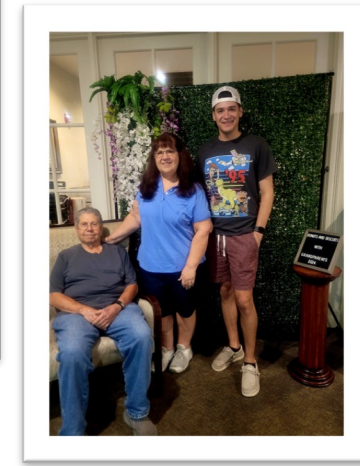

HAPPY *grandparents* DAY

Ms. Charlotte and her daughter, Mr. Gerald and his daughter and grandson, Ms. Vivian and her family, Ms. Barbara, Ms. Jessie and Mr. Daniel enjoyed donuts and biscuits. Thanks to Christal with Home Instead for sponsoring the gifts for the Grandparents.