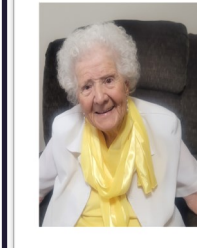

RESIDENT OF THE MONTH
Mable Alleman

Mable was born in Centerville, Louisiana on October 28, 1931. She spent her childhood in Baldwin, Louisiana with six brothers and sisters. Unfortunately, her mother died in childbirth when Mable was a young teenager and she had to pick up the responsibilities of helping to raise her five younger siblings while her older sister worked. In 1955, Mable met the love of her life, Murville Alleman and they built a happy and loving home in Franklin, Louisiana. They raised four healthy and active children whom all remain happily married, having a great example set by Mable and Murville. Her children have provided Mable with nine amazing grandchildren and three energetic and gifted great-grandchildren. This family has been a blessing and priority for Mable over the years. Her grandchildren still refer to her as Maw-Maw and they have fond memories of her famous buttermilk biscuits and Cajun cooking. After her husband Murville passed away at an early age of 49, Mable remained in Franklin and lived there for almost 70 years (until last year). Mable was well known in Franklin for her kindness, devotion to the church, and her selfless commitment to the community. For over 30 years she volunteered at the Franklin Nursing Home and was an active member of the Catholic Daughters and Altar Society. Mable loves all the new friendships she has made in the past year and truly appreciates the friendly and attentive staff here at Garden View. She loves to dance and loves music, so she feels particularly blessed when she can see local musicians and singers perform. She still loves great Cajun food, particularly Gumbo – so she is always looking forward to tasting award – winning Gumbo at Garden View.